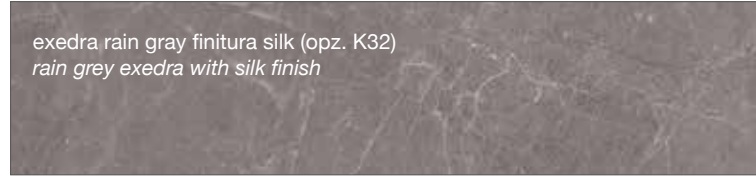

## FINITURA KERLITE

### KERLITE FINISHES

exedra pulpis finitura silk (opz. K33)  
pulpis exedra with silk finish

cemento project color 20-CEM (opz.K50)  
20-CEM colour project cement

exedra calacatta finitura silk (opz. K31)  
calacatta exedra with silk finish