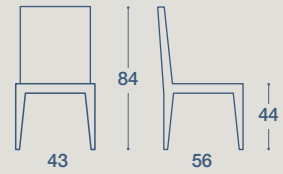

VADEN

SEDIA / CHAIR

SEDIA "VADEN"
STRUTTURA IN ALLUMINIO VERNICIATO
SCocca IN POLIPROPILENE CON O SENZA
RIVESTIMENTO IN CUIO RIGENERATO

"VADEN" CHAIR
PAINTED ALUMINUM STRUCTURE, BODY IN POLYPROPYLENE
WITH OR WITHOUT REGENERATED LEATHER UPHOLSTERY