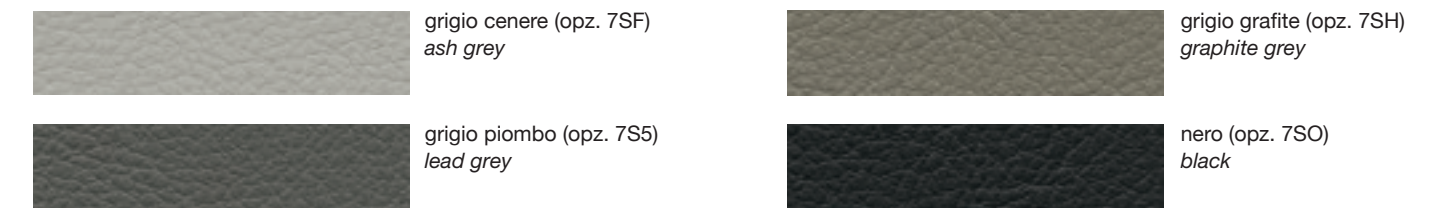

FINITURE STRUTTURA METALLO VERNICIATO

PAINTED METAL STRUCTURE FINISHES

CODICE / CODE	DESCRIZIONE / DESCRIPTION
084AWD	Sedia / chair
084AWDIE	Imbottitura sedia ecopelle Secret / chair with Secret eco-leather padding
084AWDIT	Imbottitura sedia tessuto e Prix / chair with fabric padding and Prix
084AWDIE	Imbottitura sedia ecopelle Spotted / chair with Spotted eco-leather padding
084AWG	Sgabello / stool
084AWGIE	Imbottitura sgabello ecopelle Secret / stool with Secret eco-leather padding
084AWGIT	Imbottitura sgabello tessuto e Prix / stool with fabric padding and Prix
084AWGIE	Imbottitura sgabello ecopelle Spotted / stool with Spotted eco-leather padding

FINITURE IMBOTTITO ECOPELLE "SECRET"

"SECRET" ECO-LEATHER PADDED FINISHES

FINITURE IMBOTTITO ECOPELLE VINTAGE "SPOTTED"

"SPOTTED" VINTAGE ECO-LEATHER PADDED FINISHES

FINITURE IMBOTTITO TESSUTO "PRIX"

"PRIX" FABRIC PADDED FINISHES