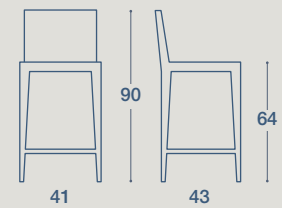

SGABELLO "SPINDEL"

STRUTTURA IN LEGNO MASSELLO TINTO E METALLO VERNICIATO NERO,
SCocca IN POLIPROPILENE SOFT TOUCH

"SPINDEL" STOOL

BLACK PAINTED METAL AND STAIN SOLID WOODEN LEGS
WITH POLYPROPYLENE SOFT TOUCH SEAT