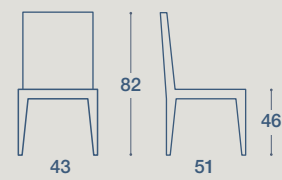

LEGNO

POLIPROPILENE

SPINDEL

SEDIA E SGABELLO / CHAIR AND STOOL

SEDIA "SPINDEL"

STRUTTURA IN LEGNO MASSELLO TINTO E METALLO VERNICIATO NERO,
SCocca IN POLIPROPILENE SOFT TOUCH

"SPINDEL" CHAIR

BLACK PAINTED METAL AND STAIN SOLID WOODEN LEGS
WITH POLYPROPYLENE SOFT TOUCH SEAT