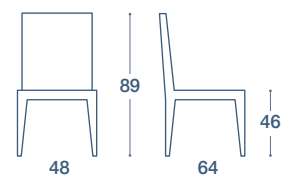

# LINJA

SEDIA / CHAIR

SEDIA "LINJA", STRUTTURA IN LEGNO MASSELLO,  
SEDUTA E SCHIENALE IMBOTTITI IN ECOPELLE

"LINJA" CHAIR, STRUCTURE IN SOLID WOOD,  
PADDED SEAT AND BACKREST IN ECO-LEATHER