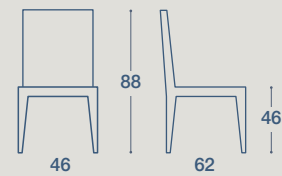

LAPEL

SEDIA / CHAIR

SEDIA "LAPEL"
STRUTTURA IN METALLO, RIVESTITA ECOPELLE IN TINTA,
SEDUTA E SCHIENALE IMBOTTITI IN ECOPELLE

"LAPEL" CHAIR
STRUCTURE IN METAL, UPHOLSTERED ECO-LEATHER IN MATCHING
COLOR, PADDED SEAT AND BACKREST IN ECO-LEATHER