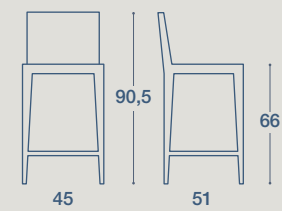

SGABELLO "LAPEL"
STRUTTURA IN METALLO, RIVESTITA ECOPELLE IN TINTA,
SEDUTA E SCHIENALE IMBOTTITI IN ECOPELLE

"LAPEL" STOOL
STRUCTURE IN METAL, UPHOLSTERED ECO-LEATHER IN MATCHING COLOR, PADDED
SEAT AND BACKREST IN ECO-LEATHER