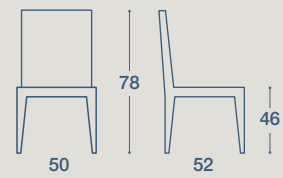

# GUAPA S

SEDIA E SGABELLO / CHAIR AND STOOL

SEDIA "GUAPA S"  
STRUTTURA IN METALLO, CROMATO O VERNICIATO,  
SCocca RIVESTITA IN CUOIO TK

"GUAPA S" CHAIR  
STRUCTURE IN METAL, CHROMED OR PAINTED,  
BODY COVERED WITH TK LEATHER