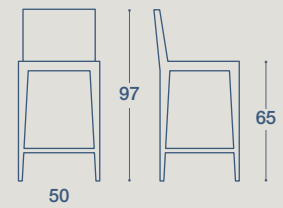

SGABELLO "GUAPA S"
STRUTTURA METALLO, CROMATO O VERNICIATO,
SCocca RIVESTITA IN CUOIO TK

"GUAPA S" STOOL
STRUCTURE IN METAL, CHROMED OR PAINTED,
BODY COVERED WITH TK LEATHER